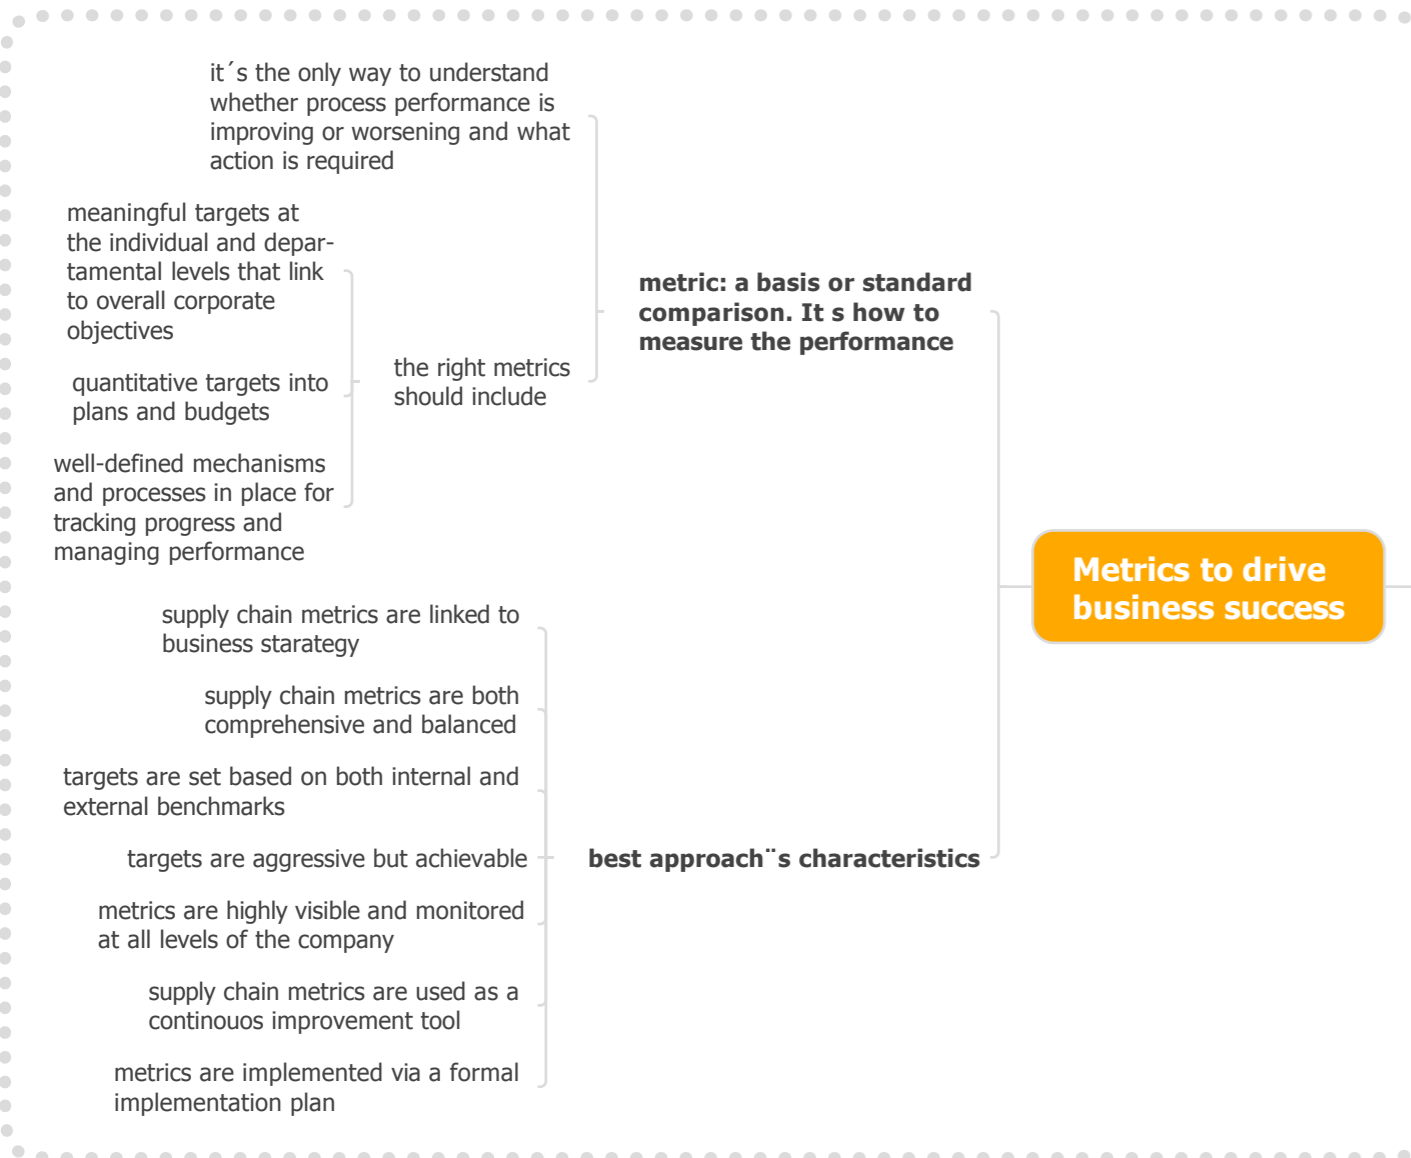

Strategic supply chain management (Cohen / Roussel)

An end-to-end process architecture

Organization for performance

The right collaborative model